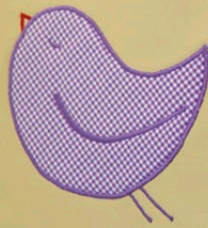

Incubator Cover

conceptnatal 

IncuCap® - Innovative incubator cover made of a high-tex material

IncuCap® is made of a 3-layered functional specialty knit fabric. A highly elastic, breathable membrane in the core assures the incubator cover's imperviousness to light. The 3D knit spacing fabric underneath ensures optimum noise attenuation, provides an anti-slip effect and permanently retains the cover's shape. Additionally, the material is characterised by low weight. Tiny silver ions on the textile fibre do not give pathogens the slightest chance. When a germ hits the textile surface the silver ions interfere with its cell physiology, resulting in an interruption of the cell's metabolism and ultimate death. The effectiveness has been confirmed by scientific research. The number of germs on intelligent materials, compared with textiles

Optionally available with an opening flap for phototherapy lamps.

Colours and design

Fabric colours

turquoise 056

yellow 021

lilac 016

Designs

sea