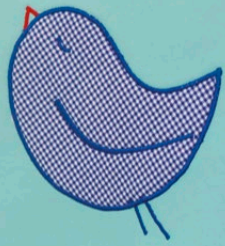

Colours and design

Fabric colours

turquoise 056