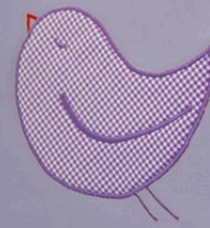

Incubator Cover

conceptnatal 

IncuCap® - Innovative incubator cover made of a high-tex material

IncuCap® is made of a 3-layered functional specialty knit fabric. A highly elastic, breathable membrane in the core assures the incubator cover's imperviousness to light. The 3D knit spacing fabric underneath ensures optimum noise attenuation, provides an anti-slip effect and permanently retains the cover's shape. Additionally, the material is characterised by low weight. Tiny silver ions on the textile fibre do not give pathogens the slightest chance. When a germ hits the textile surface the silver ions interfere with its cell physiology, resulting in an interruption of the cell's metabolism and ultimate death. The effectiveness has been confirmed by scientific research. The number of germs on intelligent materials, compared with textiles

Optionally available with an opening flap for phototherapy lamps.

Colours and design

Fabric colours

turquoise 056

yellow 021

lilac 016

Designs

sea